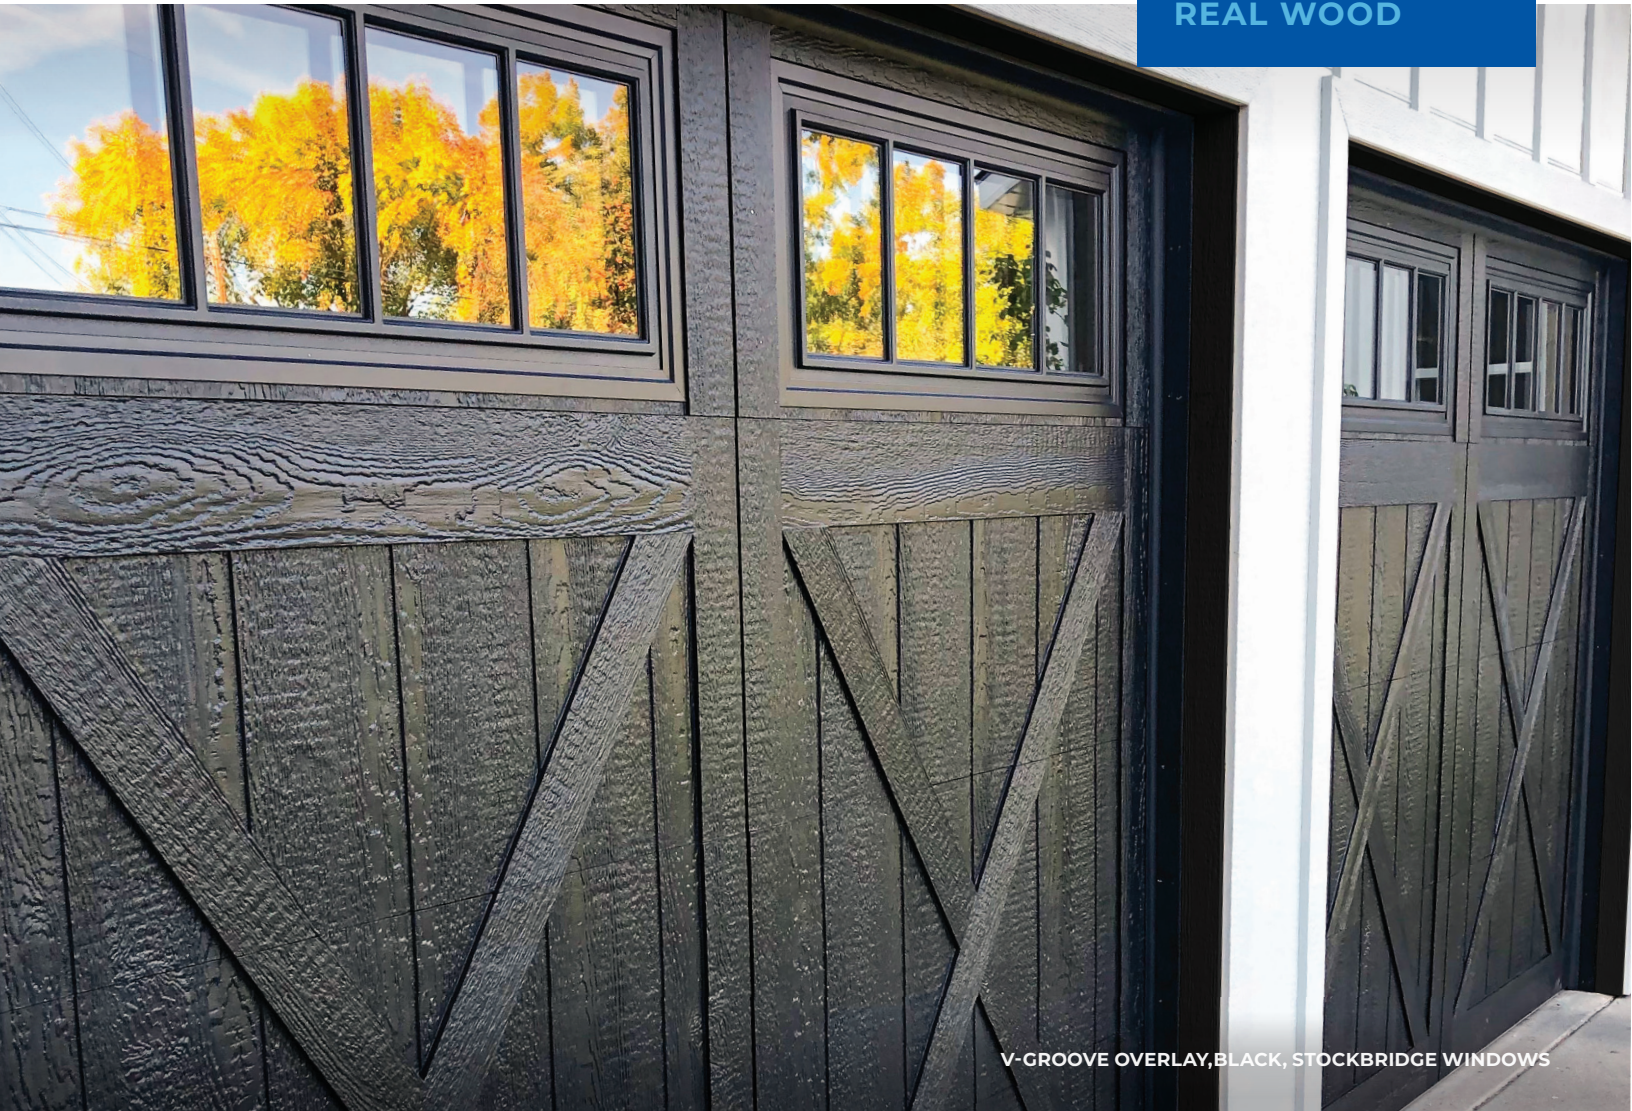

SMOOTH & V-GROOVE

CLASSIC
LOOK OF
REAL WOOD

V-GROOVE OVERLAY, BLACK, STOCKBRIDGE WINDOWS

COLORS

White

Almond

Sandtone

Tera-Bronze

Green

Gray

Coffee

Black

Color Select™

PANEL DESIGN

Smooth Panel

V-Groove Panel