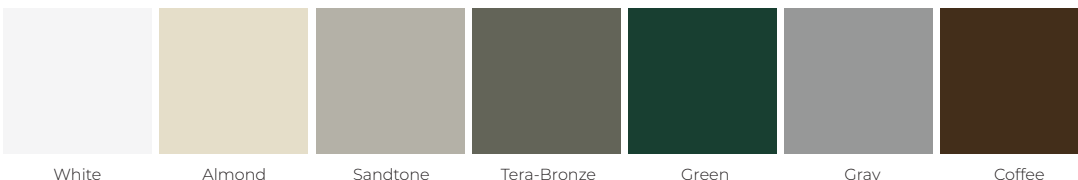

SHORT PANEL CARRIAGE

HANDCRAFTED
BEAUTY &
ELEGANCE

SHORT PANEL CARRIAGE, GRAY, LONG PLAIN WINDOWS

COLORS

White

Almond

Sandtone

Tera-Bronze

Green

Gray

Coffee

Black

Light Oak

Dark Oak

Weathered Oak

Rosewood

Walnut*

Ash*

Pebble

Woodgrain

Color Select™

Woodgrain
embossing only
available in
ThermoGuard™
and Series 24

Printed colors may not be accurate. Contact your Midland dealer for exact color samples

*Woodgrain embossing only