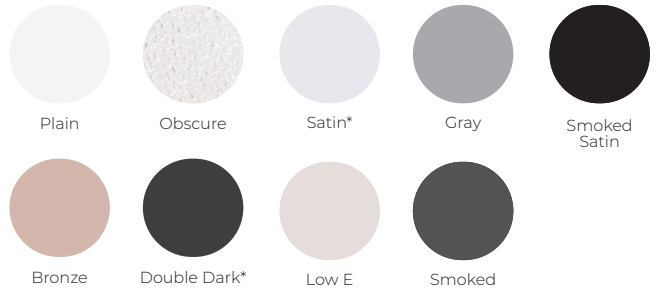

GLASS

*Tempered only.

LAMINATE

HARDWARE

Standard Straps

Standard Handles

*Only available in Aluminum Pinnacle

ALUMINUM COLORS