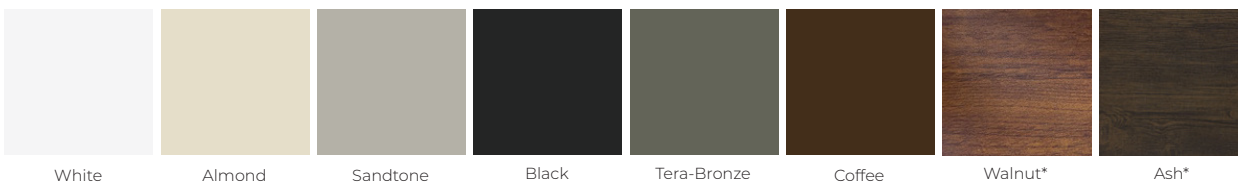

GLASS

*Tempered only.

LAMINATE

HARDWARE

Standard Straps

Standard Handles

*Only available in Aluminum Pinnacle

ALUMINUM COLORS

SOLID POWDER COAT

WOODGRAIN POWDER COAT

STEEL COLORS

Printed colors may not be accurate. Contact your Midland dealer for exact color samples

*Woodgrain embossing only

STEEL & ALUMINUM WINDOWS

Steel & Aluminum Window sections do not qualify for WindGuard or U-Factor