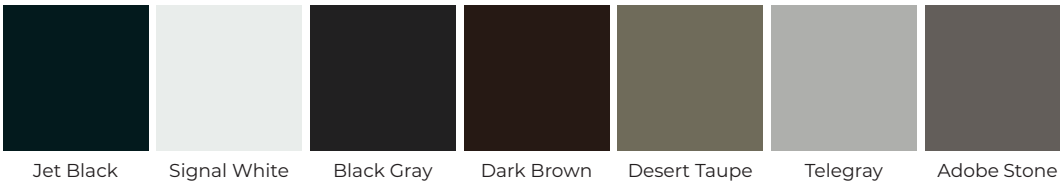

GLASS

*Tempered only.

LAMINATE

HARDWARE

Standard Straps

Standard Handles

*Only available in Aluminum Pinnacle

ALUMINUM COLORS

SOLID POWDER COAT

WOODGRAIN POWDER COAT

STEEL COLORS

Printed colors may not be accurate. Contact your Midland dealer for exact color samples

*Woodgrain embossing only

STEEL & ALUMINUM WINDOWS

Steel & Aluminum Window sections do not qualify for WindGuard or U-Factor