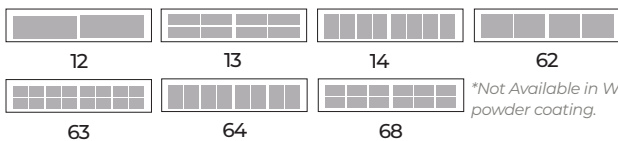

SOLID POWDER COAT

WOODGRAIN POWDER COAT

STEEL COLORS

Printed colors may not be accurate. Contact your Midland dealer for exact color samples

*Woodgrain embossing only

STEEL & ALUMINUM WINDOWS

Steel & Aluminum Window sections do not qualify for WindGuard or U-Factor