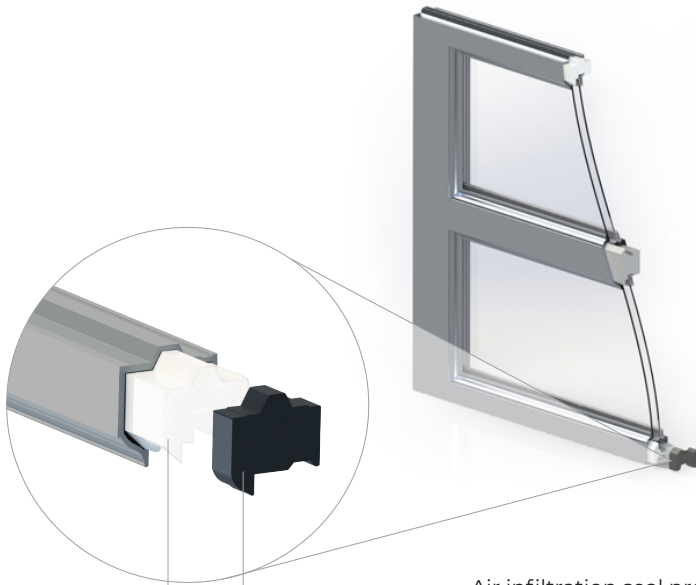

Rails

Insulated
non-insulated

Air Infiltration Seal

·

Warranty* Excludes Springs

5 years

**For full warranty details contact your Midland dealer*

Stylist Cross Section*
**Pictured with optional insulation*

Polystyrene insulation*

Cross linked polyethylene*
**Optional*

Air infiltration seal provides an energy efficient seal to help maintain building temperature

GLASS

**Tempered only.*

STYLIST LITE

Doors up to 7' 2" wide = 1 panel