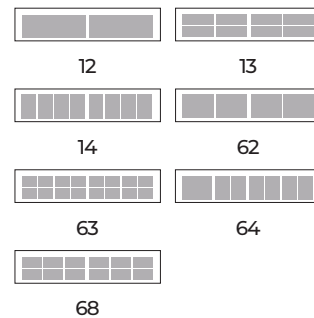

STEEL WINDOWS

Steel window sections do not qualify for ColorSelect, WindGuard or U-Factor

*Not Available in Green, Gray, Light Oak, Dark Oak, Planks, or Woodgrain powder coating.
*Not Available in TS-138.