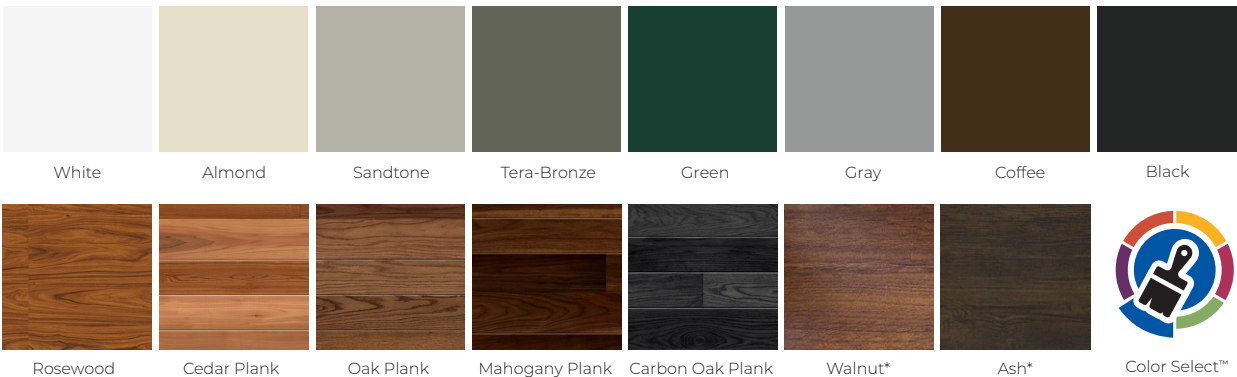

FLUSH PANEL

MINIMALIST
MODERN
REFINEMENT

FLUSH PANEL, MAHOGANY PLANK, DOUBLE LANDSCAPE WINDOWS

COLORS

Printed colors may not be accurate. Contact your Midland dealer for exact color samples
*Woodgrain embossing only

COLORS

White	•	•	•
Almond	•		•
Sandtone	•	•	•
Tera-Bronze	•	•	•
Green	•		•
Gray	•		•
Coffee	•	•	•
Black	•	•	•
Cedar Planks	•		
Oak Planks	•		
Mahogany Planks	•		
Carbon Oak Planks	•		
Rosewood		•	
Walnut	•		•
Ash	•		•
Color Select**	•	•	•

• Not available in Planks
• Black, White & Plank frames only. Plain, Satin & Double Dark glass only

*Contact your dealer for custom window options

STEEL WINDOWS

Steel window sections do not qualify for ColorSelect, WindGuard or U-Factor

*Not Available in Green, Gray, Light Oak, Dark Oak, Planks, or Woodgrain powder coating.
*Not Available in TS-138.