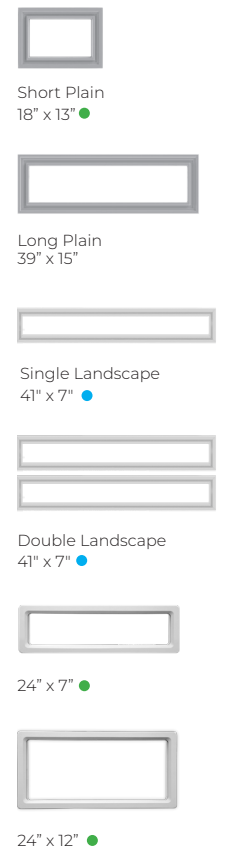

WINDOWS

• Not available in Planks
• Black, White & Plank frames only. Plain, Satin & Double Dark glass only

*Contact your dealer for custom window options