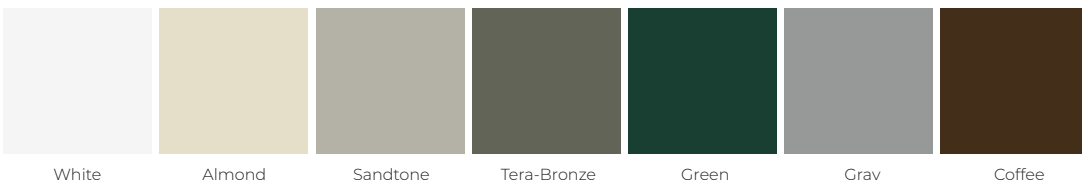

CLASSIC PANEL

TRADITIONAL
RECTANGULAR
DESIGN

CLASSIC PANEL, BLACK, STOCKBRIDGE WINDOWS, STANDARD HARDWARE

COLORS

White

Almond

Sandtone

Tera-Bronze

Green

Gray

Coffee

Black

Light Oak

Dark Oak

Weathered Oak

Rosewood

Walnut*

Ash*

Pebble

Woodgrain

Color Select™

Woodgrain
embossing only
available in
ThermoGuard™
and Series 24

Printed colors may not be accurate. Contact your Midland dealer for exact color samples

*Woodgrain embossing only