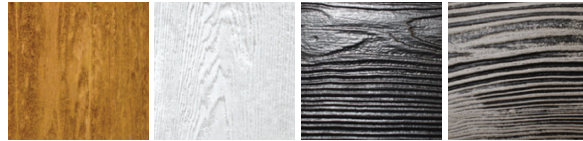

## WOOD STAINS

Walnut

Dark

Medium

Ash

Natural

White

Black