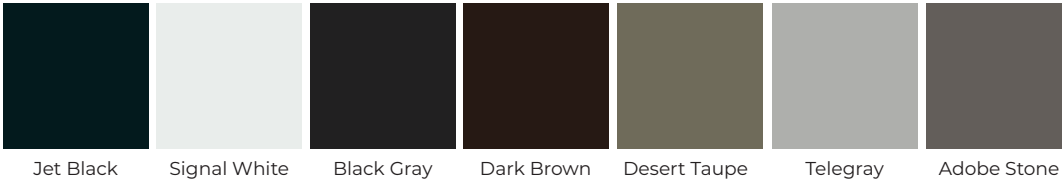

LAMINATE GLASS

SOLID POWDER COAT