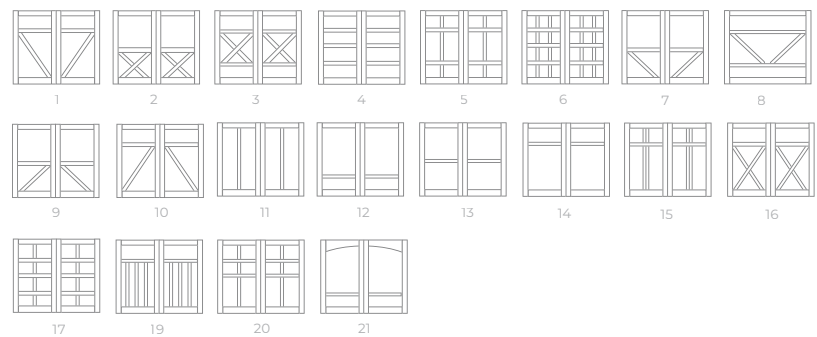

OVERLAY DESIGNS