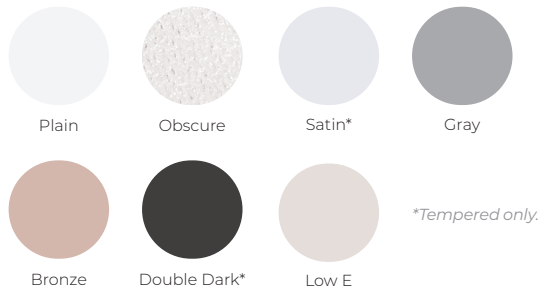

SPECIFICATIONS

ThermoGuard™

U-Factor

R-Value

0.14

18.0

Foam/Insulate

Polyurethane

Thickness

2 inches

Exterior Steel

27 gauge

Interior Steel

27 gauge

Warranty* *Excludes Springs*

Lifetime

COLORS

White	•
Almond	•
Sandtone	•
Tera-Bronze	•
Green	•
Gray	•
Coffee	•
Black	•
Light Oak	•
Dark Oak	•
Weathered Oak	•
Cedar Plank	•
Oak Plank	•
Mahogany Plank	•
Carbon Oak Plank	•
Walnut	•
Ash	•
Color Select**	•

*For full warranty details contact your Midland dealer

GLASS