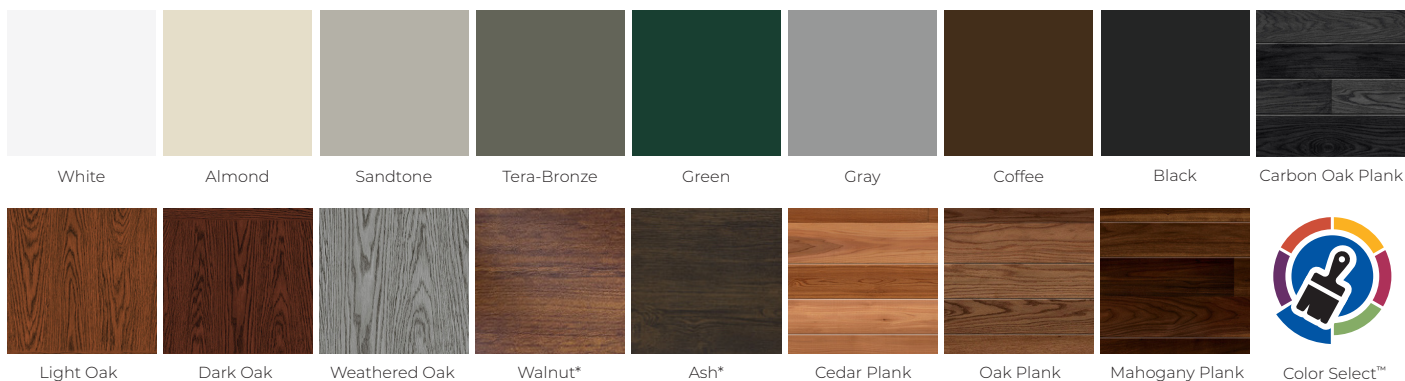

STEEL OVERLAY

MIDLAND
GARAGE DOOR MFG CO

COLORS

Printed colors may not be accurate. Contact your Midland dealer for exact color samples
*Woodgrain embossing only

SPECIFICATIONS

ThermoGuard™

U-Factor

R-Value

Interior Steel

27 gauge

Warranty* *Excludes Springs*

Lifetime

COLORS

White	•
Almond	•
Sandtone	•
Tera-Bronze	•
Green	•
Gray	•
Coffee	•
Black	•
Light Oak	•
Dark Oak	•
Weathered Oak	•
Cedar Plank	•
Oak Plank	•
Mahogany Plank	•
Carbon Oak Plank	•
Walnut	•
Ash	•
Color Select**	•