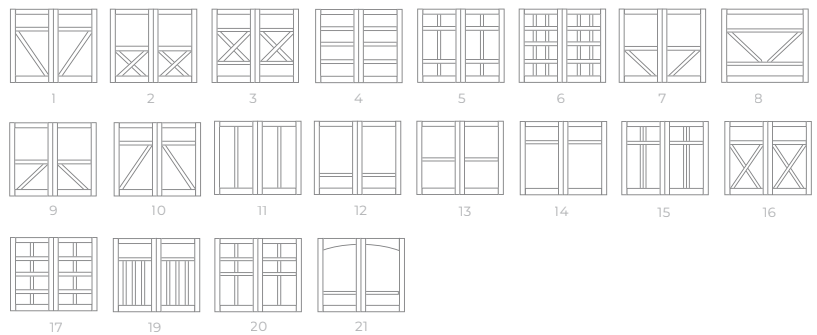

SPECIFICATIONS

ThermoGuard™

U-Factor

0.14

R-Value

18.0

Foam/Insulate

Polyurethane

Thickness

2 inches

Exterior Steel

27 gauge

Interior Steel

27 gauge

Warranty* Excludes Springs

Lifetime

COLORS

White

•

Almond

•

Sandtone

•

Tera-Bronze

•

Green

•

Gray

•

Coffee

•

Black

•

Color Select™

•

GLASS

*Tempered only.

OVERLAY DESIGNS

Custom designs available

*For full warranty details contact your Midland dealer

HARDWARE