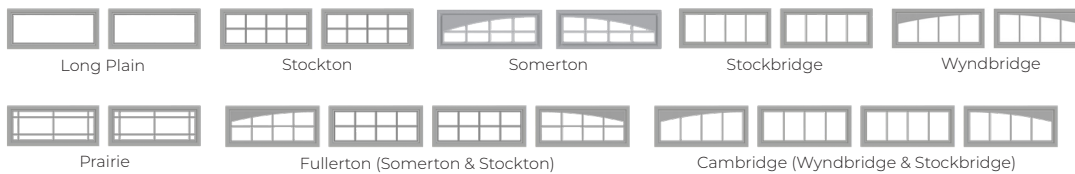

WINDOWS

STEEL WINDOWS

Steel window sections do not qualify for ColorSelect, WindGuard or U-Factor