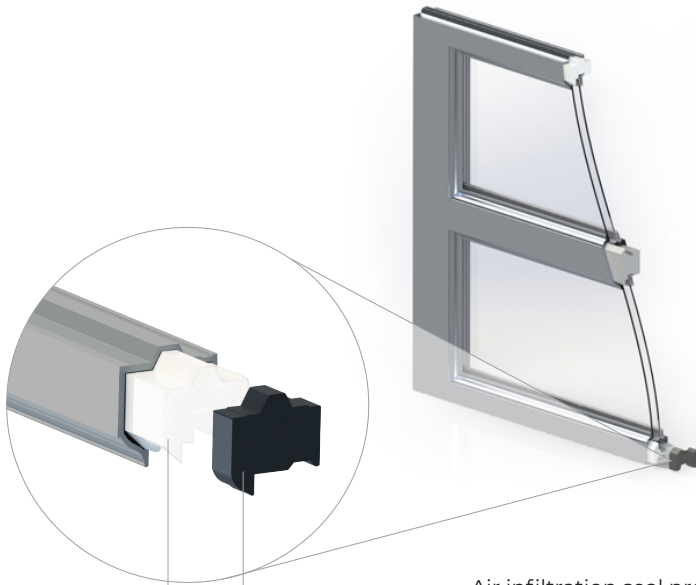

SPECIFICATIONS

Stylist

U-Factor

Not Tested

Frame

6063-T Aluminum

Thickness

2 inches

Stylist XL Glass

¾ inch insulated

Stylist LT Glass

½ inch insulated
¼ inch non-insulated
⅜ inch non-insulated

Panel

—

Rails

Insulated
non-insulated

Air Infiltration Seal

·

Warranty* Excludes Springs

5 years

*For full warranty details contact your Midland dealer

Stylist Cross Section*
*Pictured with optional insulation

Polystyrene insulation*

Cross linked polyethylene*
*Optional

Air infiltration seal provides an energy efficient seal to help maintain building temperature

GLASS

*Tempered only.

STYLIST LITE

Doors up to 7' 2" wide = 1 panel

Doors 7' 3" to 12' 2" wide = 2 panels

Doors 12' 3" to 18' 2" wide = 3 panels