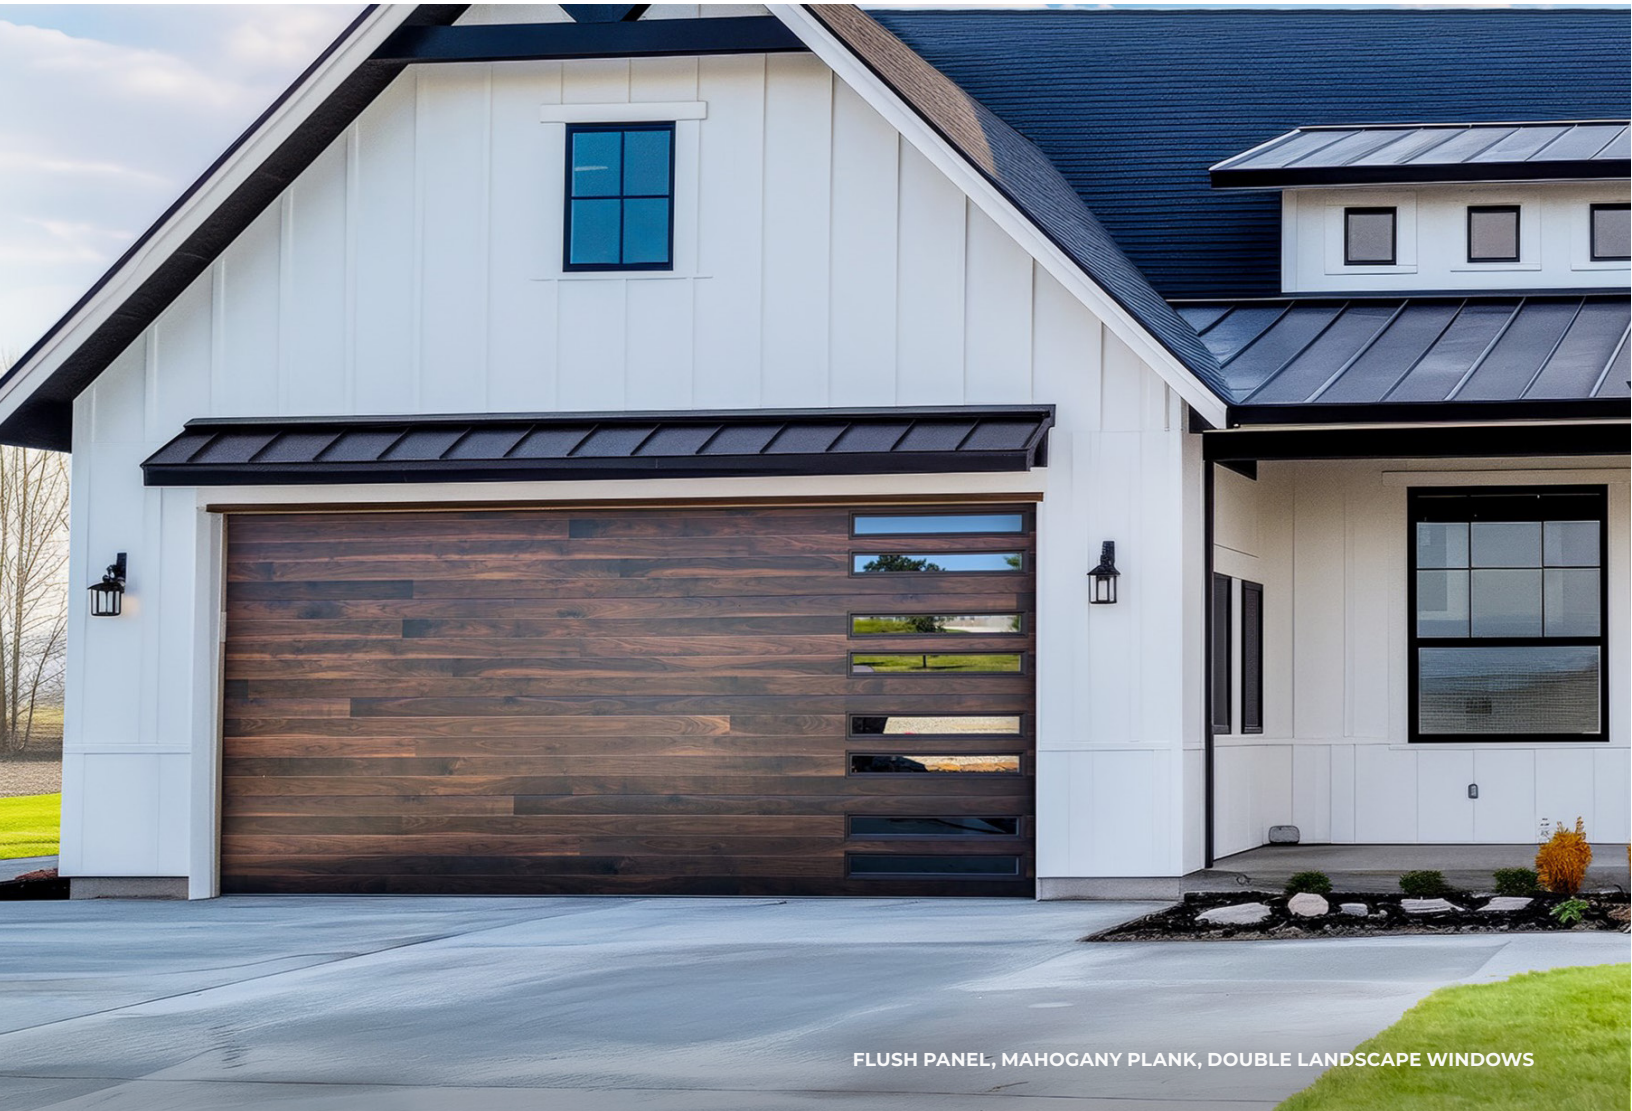

# FLUSH PANEL

**MIDLAND**  
GARAGE DOOR MFG CO

FLUSH PANEL, MAHOGANY PLANK, DOUBLE LANDSCAPE WINDOWS