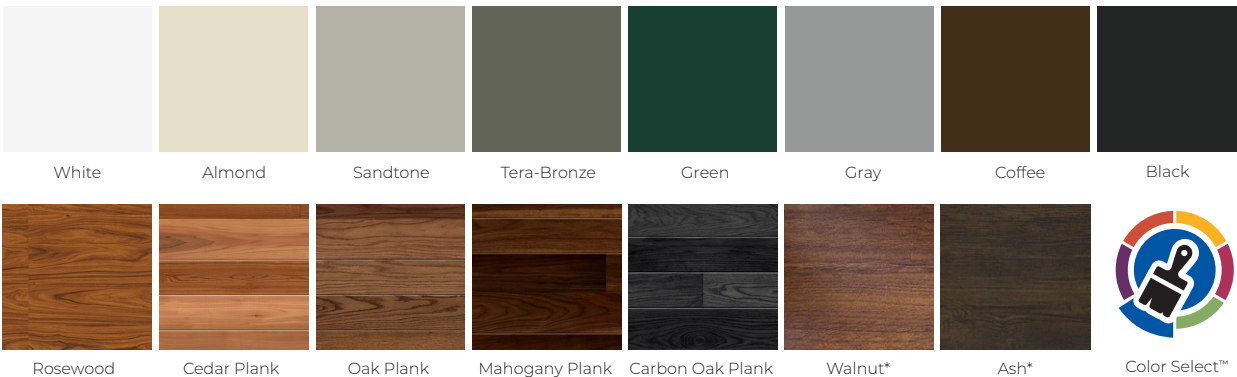

# FLUSH PANEL

**MIDLAND**  
GARAGE DOOR MFG CO

FLUSH PANEL, MAHOGANY PLANK, DOUBLE LANDSCAPE WINDOWS

## COLORS

Printed colors may not be accurate. Contact your Midland dealer for exact color samples  
\*Woodgrain embossing only

## COLORS

|                   |   |   |   |
|-------------------|---|---|---|
| White             | • | • | • |
| Almond            | • |   | • |
| Sandtone          | • | • | • |
| Tera-Bronze       | • | • | • |
| Green             | • |   | • |
| Gray              | • |   | • |
| Coffee            | • | • | • |
| Black             | • | • | • |
| Cedar Planks      | • |   |   |
| Oak Planks        | • |   |   |
| Mahogany Planks   | • |   |   |
| Carbon Oak Planks | • |   |   |
| Rosewood          |   | • |   |
| Walnut            | • |   |   |
| Ash               | • |   |   |
| Color Select**    | • | • | • |

## WINDOWS

• Not available in Planks  
• Black, White & Plank frames only. Plain, Satin & Double Dark glass only

\*Contact your dealer for custom window options