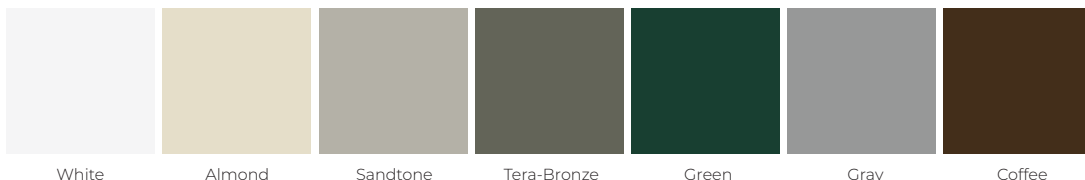

CLASSIC PANEL

MIDLAND
GARAGE DOOR MFG CO

CLASSIC PANEL, BLACK, STOCKBRIDGE WINDOWS, STANDARD HARDWARE

COLORS

White

Almond

Sandtone

Tera-Bronze

Green

Gray

Coffee

Black

Light Oak

Dark Oak

Weathered Oak

Rosewood

*Not Available in Green, Gray, Light Oak, Dark Oak, Planks, or Woodgrain powder coating.
*Not Available in TS-138.