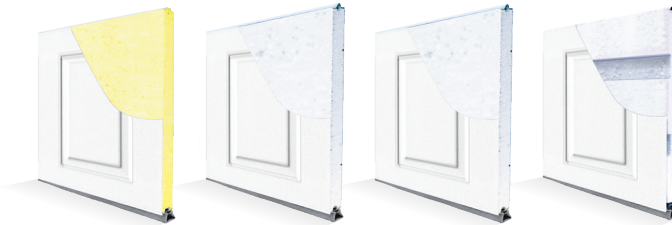

SPECIFICATIONS

	ThermoGuard™	ThermoSteel™	TS-138	Series 24
U-Factor R-Value	0.14 18.0	0.22 9.25	0.26 7.50	0.38* 7.0*
Foam/Insulate	Polyurethane	Polystyrene	Polystyrene	T-Bond/ Plain Steel
Thickness	2 inches	2 inches	1¾ inches	2 inches
Exterior Steel	27 gauge	25 gauge	27 gauge	24 gauge
Interior Steel	27 gauge	26 gauge	27 gauge	N/A
Warranty* <i>Excludes Springs</i>	Lifetime	Lifetime	25 years	Lifetime *With T-Bond
COLORS				
White	•	•	•	•
Almond	•		•	•
Sandtone	•	•	•	•
Tera-Bronze	•	•	•	•
Green	•		•	
Gray	•		•	
Coffee	•	•	•	•
Black	•	•	•	•
Light Oak	•	•	•	•
Dark Oak	•	•	•	•
Weathered Oak	•		•	
Rosewood		•		
Walnut	•			•
Ash	•			•
Color Select**	•	•	•	•

*For full warranty details contact your Midland dealer