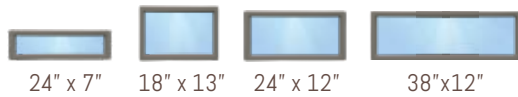

## PICK A WINDOW DESIGN

Plain

Obscure

Grey Tinted

Bronze Tinted

Frosted\*

Low E

Double Dark\*