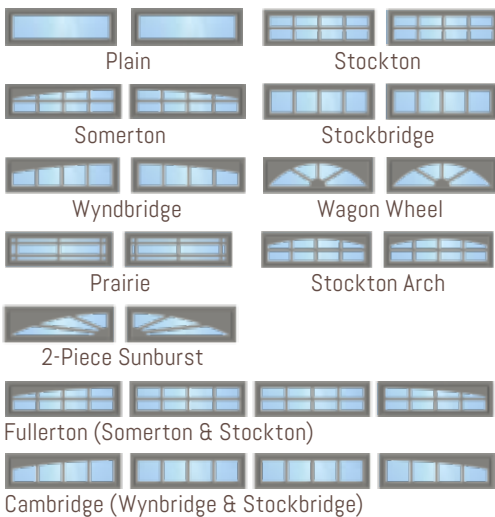

PICK A WINDOW DESIGN

For window placement contact your Midland dealer.