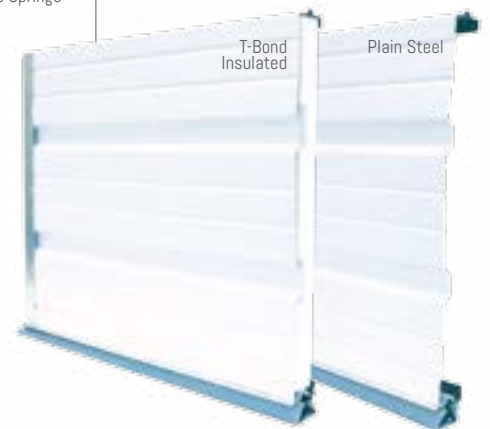

Our Series 26 residential ribbed steel garage door combines the simplicity of a ribbed design with strength you can rely on. We construct our two-inch ribbed door with 26-gauge pebble-grain textured steel to offer an affordably priced option for any storage building or apartment complex.

Contact your Midland dealer for more colors and pricing.

ADD WINDOWS

24x12 Plain

24x5 Plain

Contact your Midland dealer for track options.

SERIES 26 RIBBED INSULATION

Foam/Insulate	Plain Steel or T-Bond Insulated
R-Value	T-Bond = 7.0
Thickness	2 inches
Exterior Steel	26 gauge
Warranty* Excludes Springs	25 years