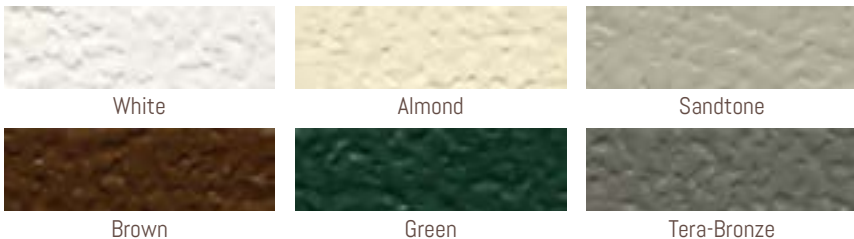

The Art & Science of Your Smooth & V-Groove Overlay Door

Our ThermoSteel™ Overlays leave the creativity in your hands. Choose from 20 different Midland designs, or, for ultimate customization, design your own. We offer six overlay color options, or request your door to be primed for you to paint the color of your choice.

CHOOSE YOUR OVERLAY COLOR

Due to printing processes, colors may not be an accurate representation of the final product. Please contact your Midland dealer for authentic color swatches.

All doors come primed, painted and finished. The owner can paint the door the color of their choice or have Midland do it in one of our standard colors for an additional cost.