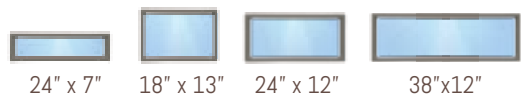

Plain or Plain Tempered

Obscure or Obscure Tempered