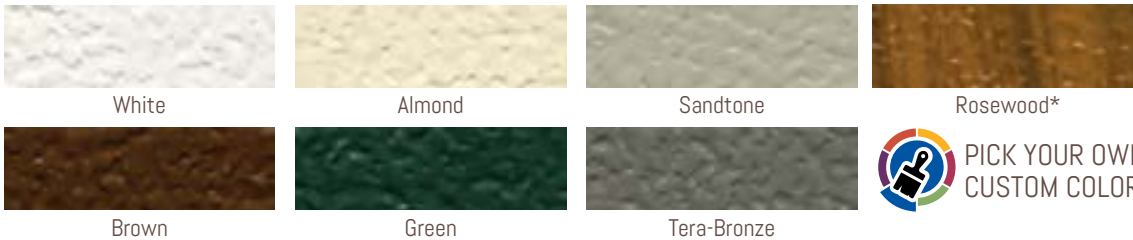

The Art & Science of Your Flush Panel Door

The minimalist design of our Flush Panel door gives a modern feel to any home. Interrupt the smooth-panel front with an assortment of color, window and hardware options.

CHOOSE YOUR COLOR

Due to printing processes, colors may not be an accurate representation of the final product. Please contact your Midland dealer for authentic color swatches.

*Rosewood available in ThermoSteel™ only.

PICK A WINDOW DESIGN

Due to printing processes, colors may not be an accurate representation of the final product. Please contact your midland dealer for authentic colors.