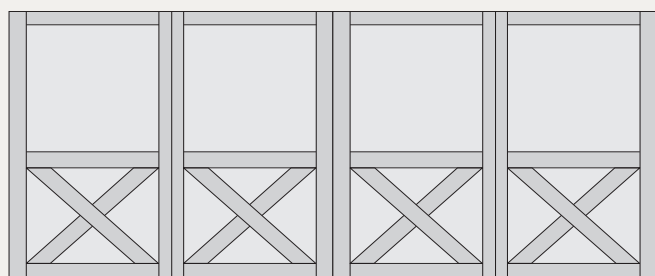

MIDLAND CUSTOM DESIGN GUIDE

CARRIAGE HOUSE SERIES - #6 DESIGNS

The Carriage House garage door series offers the best value on the market, meeting the style and durability demands of a unique door design. Carriage House Series doors are available in standard widths of 8', 9', 10' and 18' and standard heights of 7' and 8'.

#61 Double Car

#61A Single Car

#61A Double Car

CARRIAGE HOUSE SERIES - #6 & #9 DESIGNS

#65 Single Car

#65 Double Car

#65A Single Car

#65A Double Car

#65B Single Car

#65B Double Car

#9 Single Car

#9 Double Car

#91 Single Car

#91 Double Car