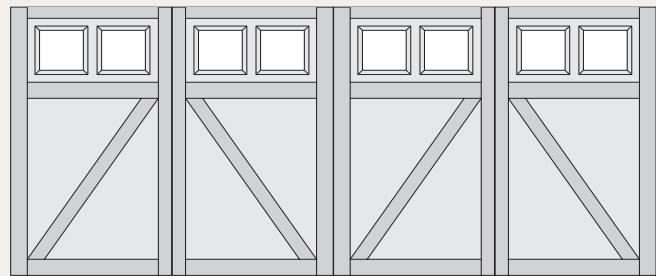

MIDLAND CUSTOM DESIGN GUIDE

CARRIAGE HOUSE SERIES - #6 DESIGNS

The Carriage House garage door series offers the best value on the market, meeting the style and durability demands of a unique door design. Carriage House Series doors are available in standard widths of 8', 9', 10' and 18' and standard heights of 7' and 8'.

Door #61B Single Car

#61B Single Car

#61B Double Car

#63 Single Car

#63 Double Car

#63A Single Car

#63A Double Car

#63B Single Car

#63B Double Car

#55A Single Car

#55A Double Car

#55B Single Car

#55B Double Car

#6 Single Car

#6 Double Car

#61 Single Car

#61 Double Car

#61A Single Car

#61A Double Car

CARRIAGE HOUSE SERIES - #6 & #9 DESIGNS

#65 Single Car

#65 Double Car

#65A Single Car

#65A Double Car