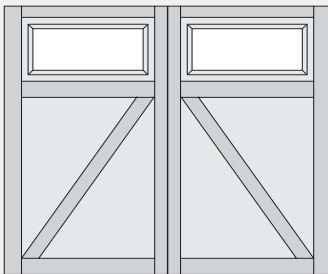

MIDLAND CUSTOM DESIGN GUIDE

CARRIAGE HOUSE SERIES - #6 DESIGNS

The Carriage House garage door series offers the best value on the market, meeting the style and durability demands of a unique door design. Carriage House Series doors are available in standard widths of 8', 9', 10' and 18' and standard heights of 7' and 8'.

Door #61B Single Car

#61B Single Car

#61B Double Car

#63 Single Car

#63 Double Car

#63A Single Car

#63A Double Car

#63B Single Car