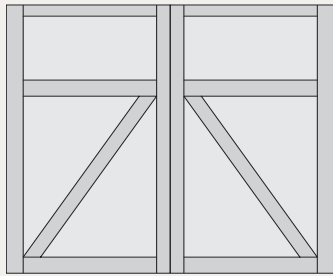

MIDLAND CUSTOM DESIGN GUIDE

CARRIAGE HOUSE SERIES - #6 DESIGNS

The Carriage House garage door series offers the best value on the market, meeting the style and durability demands of a unique door design. Carriage House Series doors are available in standard widths of 8', 9', 10' and 18' and standard heights of 7' and 8'.

Door #61B Single Car

#61B Single Car

#61B Double Car

#63 Single Car

#63 Double Car

#63A Single Car

#63A Double Car

#63B Single Car

#63B Double Car

#55A Single Car

#55A Double Car

#55B Single Car

#55B Double Car

#6 Single Car

#6 Double Car

#61 Single Car

#61 Double Car

#61A Single Car

#61A Double Car

CARRIAGE HOUSE SERIES - #6 & #9 DESIGNS

#65 Single Car

#65 Double Car

#65A Single Car

#65A Double Car