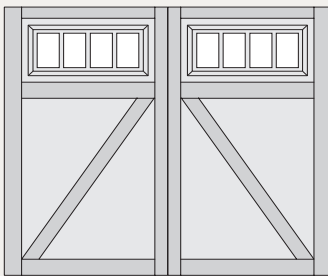

MIDLAND CUSTOM DESIGN GUIDE

CARRIAGE HOUSE SERIES - #6 DESIGNS

The Carriage House garage door series offers the best value on the market, meeting the style and durability demands of a unique door design. Carriage House Series doors are available in standard widths of 8', 9', 10' and 18' and standard heights of 7' and 8'.

Door #61B Single Car

#61B Single Car

#61B Double Car

#63 Single Car

#63 Double Car

#63A Single Car

#63A Double Car

#63B Single Car

#63B Double Car

#55A Single Car

#55A Double Car

#55B Single Car

#55B Double Car

#6 Single Car

#6 Double Car

#61 Single Car