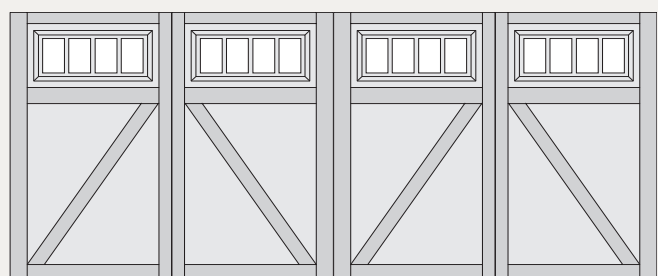

MIDLAND CUSTOM DESIGN GUIDE

CARRIAGE HOUSE SERIES - #6 DESIGNS

The Carriage House garage door series offers the best value on the market, meeting the style and durability demands of a unique door design. Carriage House Series doors are available in standard widths of 8', 9', 10' and 18' and standard heights of 7' and 8'.

Door #61B Single Car

#61B Single Car

#61B Double Car

#63 Single Car

#63 Double Car

#63A Single Car

#63A Double Car

#63B Single Car

#63B Double Car

#55A Single Car

#55A Double Car

#55B Single Car

#55B Double Car

#6 Single Car

#6 Double Car

#61 Single Car