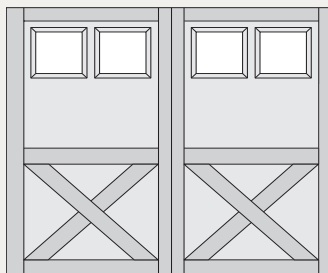

MIDLAND CUSTOM DESIGN GUIDE

CARRIAGE HOUSE SERIES - #6 DESIGNS

The Carriage House garage door series offers the best value on the market, meeting the style and durability demands of a unique door design. Carriage House Series doors are available in standard widths of 8', 9', 10' and 18' and standard heights of 7' and 8'.

#61 Double Car

#61A Single Car

#61A Double Car

CARRIAGE HOUSE SERIES - #6 & #9 DESIGNS

#65 Single Car

#65 Double Car

#65A Single Car

#65A Double Car

#65B Single Car

#65B Double Car

#9 Single Car

#9 Double Car

#91 Single Car

#91 Double Car