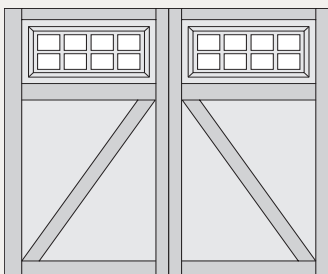

MIDLAND CUSTOM DESIGN GUIDE

CARRIAGE HOUSE SERIES - #6 DESIGNS

The Carriage House garage door series offers the best value on the market, meeting the style and durability demands of a unique door design. Carriage House Series doors are available in standard widths of 8', 9', 10' and 18' and standard heights of 7' and 8'.

Door #61B Single Car

#61B Single Car

#61B Double Car

#63 Single Car

#63 Double Car

#63A Single Car

#63A Double Car

#63B Single Car

#63B Double Car

#55A Single Car

#55A Double Car

#55B Single Car

#55B Double Car

#6 Single Car

#6 Double Car

#61 Single Car