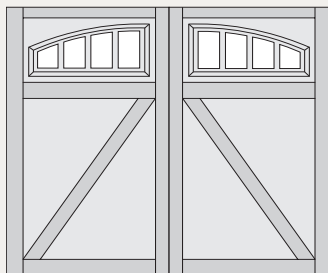

MIDLAND CUSTOM DESIGN GUIDE

CARRIAGE HOUSE SERIES - #6 DESIGNS

The Carriage House garage door series offers the best value on the market, meeting the style and durability demands of a unique door design. Carriage House Series doors are available in standard widths of 8', 9', 10' and 18' and standard heights of 7' and 8'.

#63B Double Car

#55A Single Car

#55A Double Car

#55B Single Car

#55B Double Car

#6 Single Car

#6 Double Car

#61 Single Car

#61 Double Car

#61A Single Car

#61A Double Car

CARRIAGE HOUSE SERIES - #6 & #9 DESIGNS

#65 Single Car

#65 Double Car

#65A Single Car

#65A Double Car

#65B Single Car

#65B Double Car

#9 Single Car

#9 Double Car

#91 Single Car

#91 Double Car