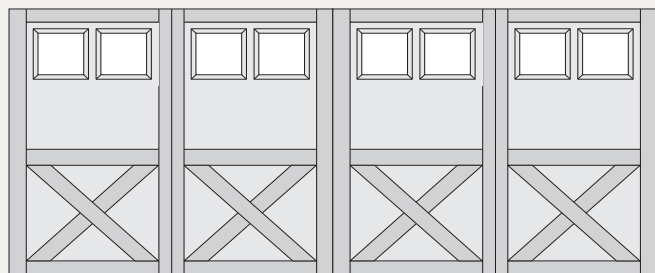

MIDLAND CUSTOM DESIGN GUIDE

CARRIAGE HOUSE SERIES - #6 DESIGNS

The Carriage House garage door series offers the best value on the market, meeting the style and durability demands of a unique door design. Carriage House Series doors are available in standard widths of 8', 9', 10' and 18' and standard heights of 7' and 8'.

#61 Double Car

#61A Single Car

#61A Double Car

CARRIAGE HOUSE SERIES - #6 & #9 DESIGNS

#65 Single Car

#65 Double Car

#65A Single Car

#65A Double Car

#65B Single Car

#65B Double Car

#9 Single Car

#9 Double Car

#91 Single Car

#91 Double Car