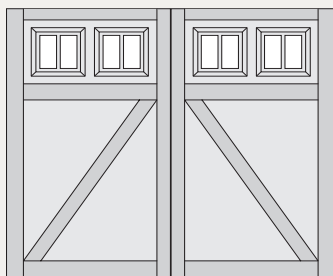

MIDLAND CUSTOM DESIGN GUIDE

CARRIAGE HOUSE SERIES - #6 DESIGNS

The Carriage House garage door series offers the best value on the market, meeting the style and durability demands of a unique door design. Carriage House Series doors are available in standard widths of 8', 9', 10' and 18' and standard heights of 7' and 8'.

Door #61B Single Car

#61B Single Car

#61B Double Car

#63 Single Car

#63 Double Car

#63A Single Car

#63A Double Car

#63B Single Car

#63B Double Car

#55A Single Car

#55A Double Car

#55B Single Car

#55B Double Car

#6 Single Car

#6 Double Car

#61 Single Car

#61 Double Car

#61A Single Car

#61A Double Car

CARRIAGE HOUSE SERIES - #6 & #9 DESIGNS

#65 Single Car

#65 Double Car

#65A Single Car

#65A Double Car