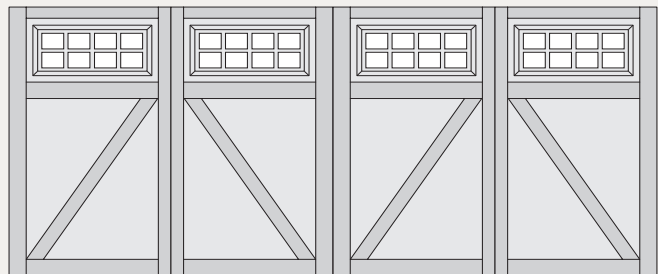

MIDLAND CUSTOM DESIGN GUIDE

CARRIAGE HOUSE SERIES - #6 DESIGNS

The Carriage House garage door series offers the best value on the market, meeting the style and durability demands of a unique door design. Carriage House Series doors are available in standard widths of 8', 9', 10' and 18' and standard heights of 7' and 8'.

Door #61B Single Car

#61B Single Car

#61B Double Car

#63 Single Car

#63 Double Car

#63A Single Car

#63A Double Car

#63B Single Car

#63B Double Car

#55A Single Car

#55A Double Car

#55B Single Car

#55B Double Car

#6 Single Car

#6 Double Car

#61 Single Car

#61 Double Car

#61A Single Car

#61A Double Car

CARRIAGE HOUSE SERIES - #6 & #9 DESIGNS

#65 Single Car

#65 Double Car

#65A Single Car

#65A Double Car