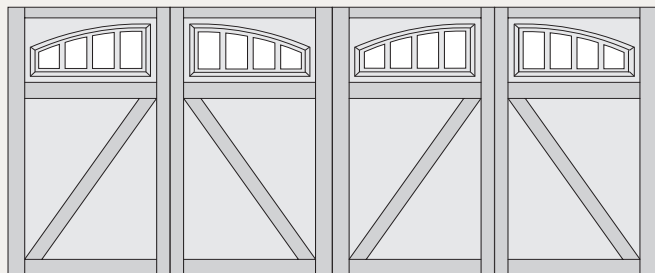

MIDLAND CUSTOM DESIGN GUIDE

CARRIAGE HOUSE SERIES - #6 DESIGNS

The Carriage House garage door series offers the best value on the market, meeting the style and durability demands of a unique door design. Carriage House Series doors are available in standard widths of 8', 9', 10' and 18' and standard heights of 7' and 8'.

#61 Double Car

#61A Single Car

#61A Double Car

CARRIAGE HOUSE SERIES - #6 & #9 DESIGNS

#65 Single Car

#65 Double Car

#65A Single Car

#65A Double Car

#65B Single Car

#65B Double Car

#9 Single Car

#9 Double Car

#91 Single Car

#91 Double Car