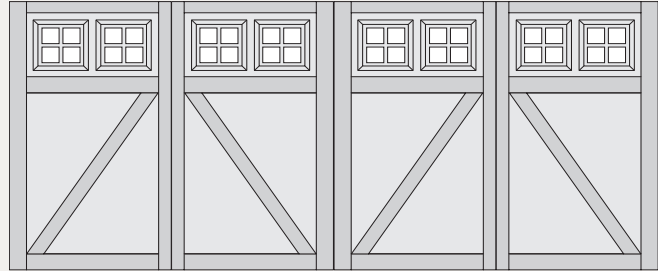

MIDLAND CUSTOM DESIGN GUIDE

CARRIAGE HOUSE SERIES - #6 DESIGNS

The Carriage House garage door series offers the best value on the market, meeting the style and durability demands of a unique door design. Carriage House Series doors are available in standard widths of 8', 9', 10' and 18' and standard heights of 7' and 8'.

Door #61B Single Car

#61B Single Car

#61B Double Car

#63 Single Car

#63 Double Car

#63A Single Car

#63A Double Car

#63B Single Car

#63B Double Car

#55A Single Car

#55A Double Car

#55B Single Car

#55B Double Car

#6 Single Car

#6 Double Car

#61 Single Car