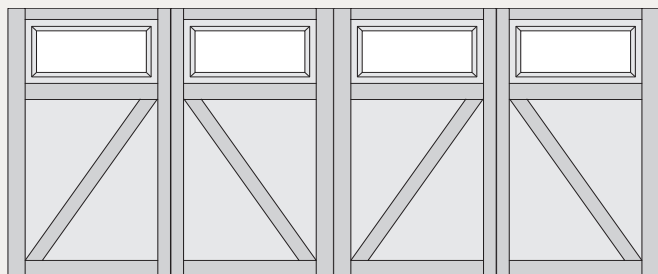

MIDLAND CUSTOM DESIGN GUIDE

CARRIAGE HOUSE SERIES - #6 DESIGNS

The Carriage House garage door series offers the best value on the market, meeting the style and durability demands of a unique door design. Carriage House Series doors are available in standard widths of 8', 9', 10' and 18' and standard heights of 7' and 8'.

Door #61B Single Car

#61B Single Car

#61B Double Car

#63 Single Car

#63 Double Car

#63A Single Car

#63A Double Car

#63B Single Car

#63B Double Car

#55A Single Car

#55A Double Car

#55B Single Car

#55B Double Car

#6 Single Car

#6 Double Car

#61 Single Car