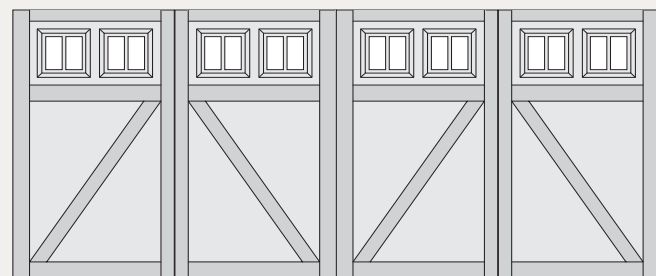

MIDLAND CUSTOM DESIGN GUIDE

CARRIAGE HOUSE SERIES - #6 DESIGNS

The Carriage House garage door series offers the best value on the market, meeting the style and durability demands of a unique door design. Carriage House Series doors are available in standard widths of 8', 9', 10' and 18' and standard heights of 7' and 8'.

Door #61B Single Car

#61B Single Car

#61B Double Car

#63 Single Car

#63 Double Car

#63A Single Car

#63A Double Car

#63B Single Car

#63B Double Car

#55A Single Car

#55A Double Car

#55B Single Car

#55B Double Car

#6 Single Car

#6 Double Car

#61 Single Car

#61 Double Car

#61A Single Car

#61A Double Car

CARRIAGE HOUSE SERIES - #6 & #9 DESIGNS

#65 Single Car

#65 Double Car

#65A Single Car

#65A Double Car