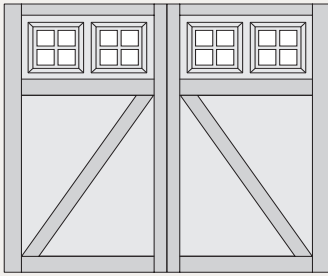

MIDLAND CUSTOM DESIGN GUIDE

CARRIAGE HOUSE SERIES - #6 DESIGNS

The Carriage House garage door series offers the best value on the market, meeting the style and durability demands of a unique door design. Carriage House Series doors are available in standard widths of 8', 9', 10' and 18' and standard heights of 7' and 8'.

Door #61B Single Car

#61B Single Car

#61B Double Car

#63 Single Car

#63 Double Car

#63A Single Car

#63A Double Car

#63B Single Car

#63B Double Car

#55A Single Car

#55A Double Car

#55B Single Car

#55B Double Car

#6 Single Car

#6 Double Car

#61 Single Car