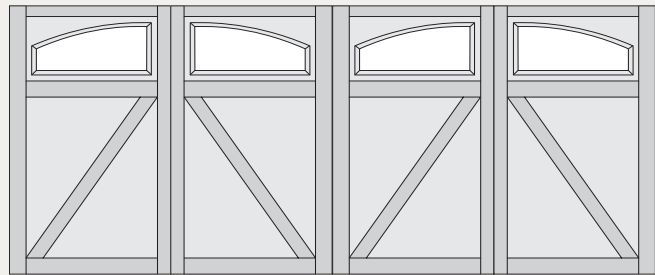

MIDLAND CUSTOM DESIGN GUIDE

CARRIAGE HOUSE SERIES - #6 DESIGNS

The Carriage House garage door series offers the best value on the market, meeting the style and durability demands of a unique door design. Carriage House Series doors are available in standard widths of 8', 9', 10' and 18' and standard heights of 7' and 8'.

#61 Double Car

#61A Single Car

#61A Double Car

CARRIAGE HOUSE SERIES - #6 & #9 DESIGNS

#65 Single Car

#65 Double Car

#65A Single Car

#65A Double Car