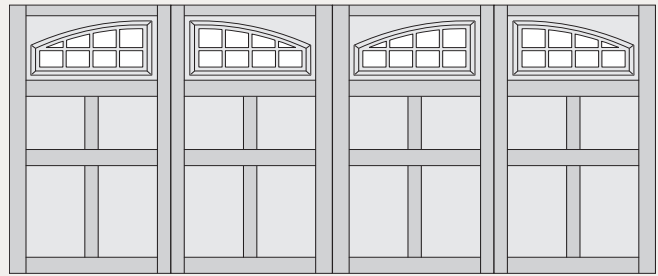

MIDLAND CUSTOM DESIGN GUIDE

CARRIAGE HOUSE SERIES - #6 DESIGNS

The Carriage House garage door series offers the best value on the market, meeting the style and durability demands of a unique door design. Carriage House Series doors are available in standard widths of 8', 9', 10' and 18' and standard heights of 7' and 8'.

Door #61B Single Car

#61B Single Car

#61B Double Car

#63 Single Car

#63 Double Car

#63A Single Car

#63A Double Car

#63B Single Car

#63B Double Car

#55A Single Car

#55A Double Car

#55B Single Car

#55B Double Car

#6 Single Car

#6 Double Car

#61 Single Car

#61 Double Car

#61A Single Car

#61A Double Car

CARRIAGE HOUSE SERIES - #6 & #9 DESIGNS

#65 Single Car

#65 Double Car

#65A Single Car

#65A Double Car