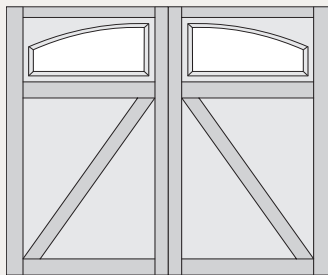

MIDLAND CUSTOM DESIGN GUIDE

CARRIAGE HOUSE SERIES - #6 DESIGNS

The Carriage House garage door series offers the best value on the market, meeting the style and durability demands of a unique door design. Carriage House Series doors are available in standard widths of 8', 9', 10' and 18' and standard heights of 7' and 8'.

#61 Double Car

#61A Single Car

#61A Double Car

CARRIAGE HOUSE SERIES - #6 & #9 DESIGNS

#65 Single Car

#65 Double Car

#65A Single Car

#65A Double Car

#65B Single Car

#65B Double Car

#9 Single Car

#9 Double Car

#91 Single Car

#91 Double Car