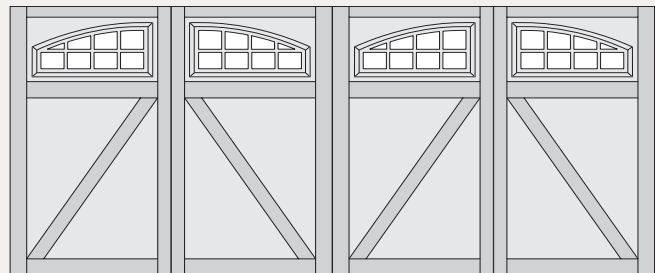

MIDLAND CUSTOM DESIGN GUIDE

CARRIAGE HOUSE SERIES - #6 DESIGNS

The Carriage House garage door series offers the best value on the market, meeting the style and durability demands of a unique door design. Carriage House Series doors are available in standard widths of 8', 9', 10' and 18' and standard heights of 7' and 8'.

#61 Double Car

#61A Single Car

#61A Double Car

CARRIAGE HOUSE SERIES - #6 & #9 DESIGNS

#65 Single Car

#65 Double Car

#65A Single Car

#65A Double Car

#65B Single Car

#65B Double Car

#9 Single Car

#9 Double Car

#91 Single Car

#91 Double Car