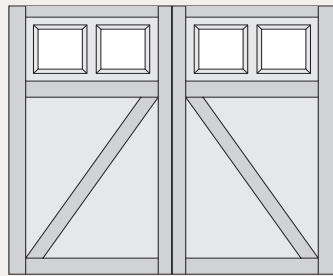

MIDLAND CUSTOM DESIGN GUIDE

CARRIAGE HOUSE SERIES - #6 DESIGNS

The Carriage House garage door series offers the best value on the market, meeting the style and durability demands of a unique door design. Carriage House Series doors are available in standard widths of 8', 9', 10' and 18' and standard heights of 7' and 8'.

Door #61B Single Car

#61B Single Car

#61B Double Car

#63 Single Car

#63 Double Car

#63A Single Car

#63A Double Car

#63B Single Car

#63B Double Car

#55A Single Car

#55A Double Car

#55B Single Car

#55B Double Car

#6 Single Car

#6 Double Car

#61 Single Car

#61 Double Car

#61A Single Car

#61A Double Car

CARRIAGE HOUSE SERIES - #6 & #9 DESIGNS

#65 Single Car

#65 Double Car

#65A Single Car

#65A Double Car