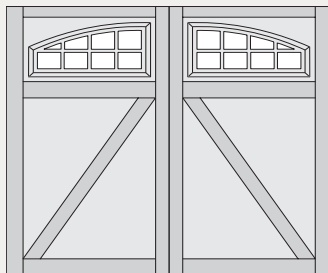

MIDLAND CUSTOM DESIGN GUIDE

CARRIAGE HOUSE SERIES - #6 DESIGNS

The Carriage House garage door series offers the best value on the market, meeting the style and durability demands of a unique door design. Carriage House Series doors are available in standard widths of 8', 9', 10' and 18' and standard heights of 7' and 8'.

#63B Double Car

#55A Single Car

#55A Double Car

#55B Single Car

#55B Double Car

#6 Single Car

#6 Double Car

#61 Single Car

#61 Double Car

#61A Single Car

#61A Double Car

CARRIAGE HOUSE SERIES - #6 & #9 DESIGNS

#65 Single Car

#65 Double Car

#65A Single Car

#65A Double Car

#65B Single Car

#65B Double Car

#9 Single Car

#9 Double Car

#91 Single Car

#91 Double Car