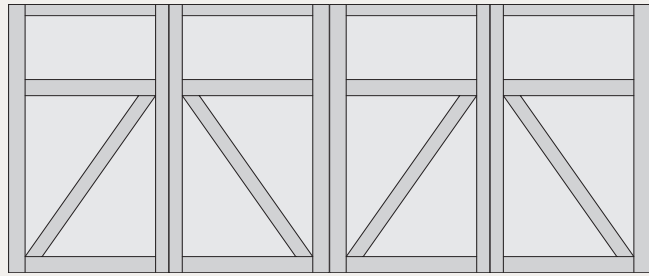

MIDLAND CUSTOM DESIGN GUIDE

CARRIAGE HOUSE SERIES - #6 DESIGNS

The Carriage House garage door series offers the best value on the market, meeting the style and durability demands of a unique door design. Carriage House Series doors are available in standard widths of 8', 9', 10' and 18' and standard heights of 7' and 8'.

Door #61B Single Car

#61B Single Car

#61B Double Car

#63 Single Car

#63 Double Car

#63A Single Car

#63A Double Car

#63B Single Car

#63B Double Car

#55A Single Car

#55A Double Car

#55B Single Car

#55B Double Car

#6 Single Car

#6 Double Car

#61 Single Car

#61 Double Car

#61A Single Car

#61A Double Car

CARRIAGE HOUSE SERIES - #6 & #9 DESIGNS

#65 Single Car

#65 Double Car

#65A Single Car

#65A Double Car