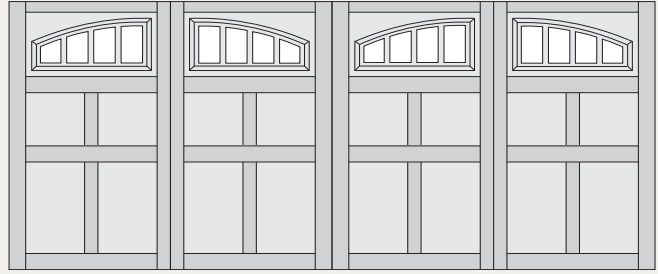

MIDLAND CUSTOM DESIGN GUIDE

CARRIAGE HOUSE SERIES - #6 DESIGNS

The Carriage House garage door series offers the best value on the market, meeting the style and durability demands of a unique door design. Carriage House Series doors are available in standard widths of 8', 9', 10' and 18' and standard heights of 7' and 8'.

Door #61B Single Car

#61B Single Car

#61B Double Car

#63 Single Car

#63 Double Car

#63A Single Car

#63A Double Car

#63B Single Car

#63B Double Car

#55A Single Car

#55A Double Car

#55B Single Car

#55B Double Car

#6 Single Car

#6 Double Car

#61 Single Car