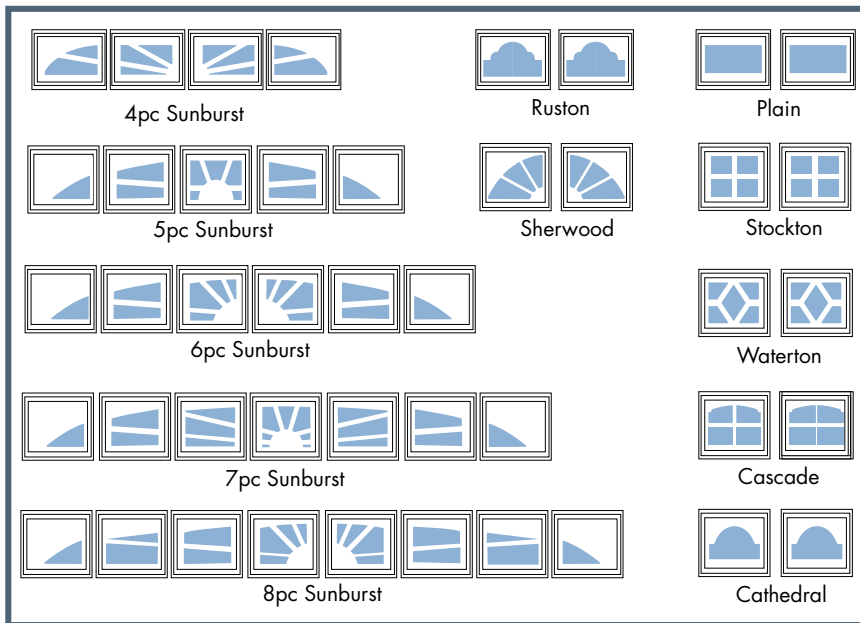

THE SECRET BEHIND GOOD LOOKS!

Next to your front entry door, your garage door creates the first impression of your home. All of our Midland garage doors are available in a wide range of color choices and window design options that coordinate well with all exterior finishes.

BE CONFIDENT.
YOU'VE CHOSEN THE BEST!

Please visit your Midland Garage Door authorized dealer for details.

WINDOW DESIGN OPTIONS