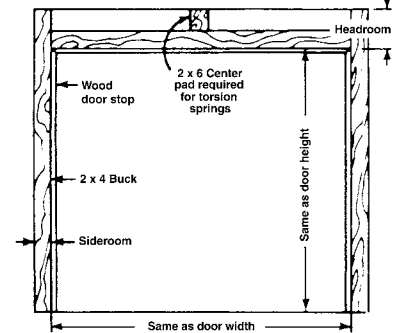

Framing & Space Requirements

TYPE OF TRACK	*HEADROOM	SIDEROOM	CENTER POST
15" radius	16"	3 1/2"	7"
12" Radius	13"	3 1/2"	7"
Low Headroom Double Track	8"	4 1/2"	9"

Backroom required = Door height plus 20"
*Add 3" Headroom Required for Electric Operator

- Midland's quality constructed 2" Raised Steel Panel value priced economy garage door
- Available as an insulated or non-insulated garage door
- Available with many window design options
- Available in White, Brown, Almond, Sandtone and Tera-Bronze

- 25 ga. rugged exterior steel
- Embossed pebble-grained texture
- 5,000 minimum cycle spring
- Rubber (black) bottom weather seal