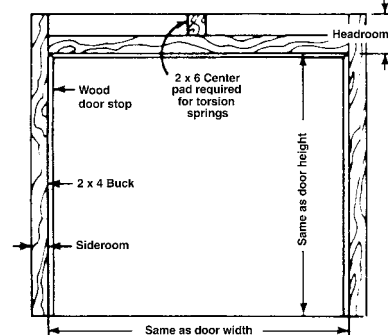

Framing & Space Requirements

TYPE OF TRACK	*HEADROOM	SIDEROOM	CENTER POST
15" radius	16"	3 1/2"	7"
12" Radius	13"	3 1/2"	7"
Low Headroom Double Track	8"	4 1/2"	9"

Backroom required = Door height plus 20"
*Add 3" Headroom Required for Electric Operator

- Midland's quality constructed 1 3/8" inch residential steel garage door
- 26 ga. rugged exterior and interior steel
- Efficient polystyrene core resulting in an exceptional R-Value
- Available in Almond, Brown, Sandstone, White, Tera-Bronze & Hunter Green.

- Available in our Raised Steel Panel or our Flush design options
- Embossed pebble-grained texture
- Available with many window design options