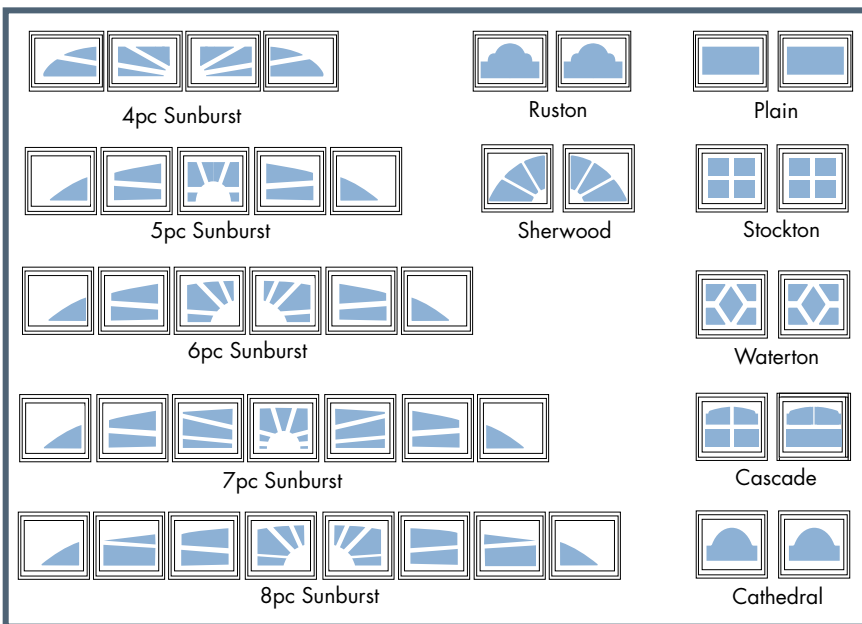

THE SECRET BEHIND GOOD LOOKS!

Next to your front entry door, your garage door creates the first impression of your home. All of our Midland garage doors are available in a wide range of color choices and window design options that coordinate well with all exterior finishes.

BE CONFIDENT.
YOU'VE CHOSEN THE BEST!

Please visit your Midland Garage Door authorized dealer for details.

WINDOW DESIGN OPTIONS