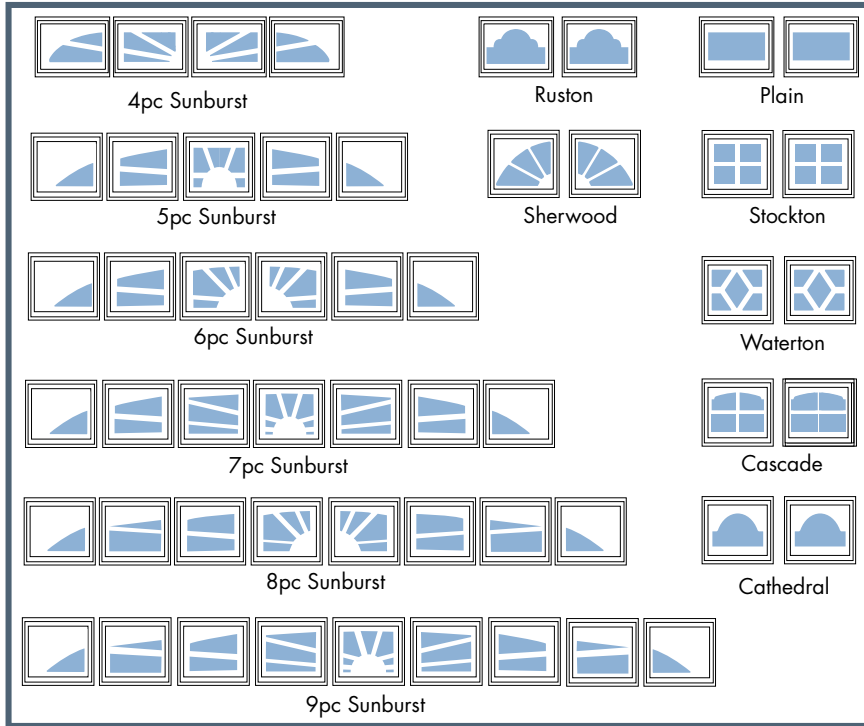

WINDOW DESIGN OPTIONS