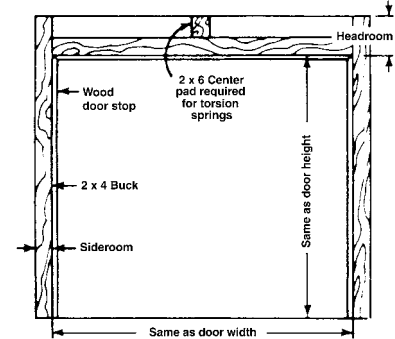

Framing & Space Requirements

TYPE OF TRACK	*HEADROOM	SIDEROOM	CENTER POST
15" radius	16"	3 1/2"	7"
12" Radius	13"	3 1/2"	7"
Low Headroom Double Track	8"	4 1/2"	9"

Backroom required = Door height plus 20"
*Add 3" Headroom Required for Electric Operator

- Midland's quality constructed 2" residential Raised Steel Panel or flush steel garage door
- Available as an insulated or non-insulated garage door
- Available in 6 Midland color design options

- 24 ga. rugged exterior steel
- Available with many window design options
- Embossed pebble-grained texture