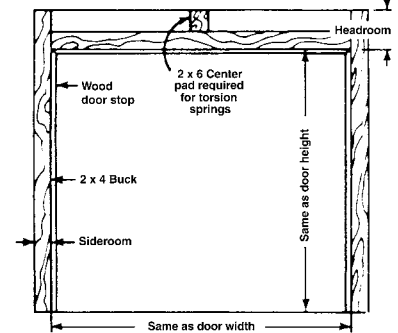

Framing & Space Requirements

TYPE OF TRACK	*HEADROOM	SIDEROOM	CENTER POST
15" radius	16"	3 1/2"	7"
12" Radius	13"	3 1/2"	7"
Low Headroom Double Track	8"	4 1/2"	9"

Backroom required = Door height plus 20"
*Add 3" Headroom Required for Electric Operator

- Midland's quality constructed 2" long panel residential steel garage door
- Available in our 2" Thermo-Steel Long Panel or our Series 24 (24 ga.) Long Panel design options
- Available as an insulated or non-insulated garage door
- Distinctive "long panel" steel design
- Embossed pebble-grained texture
- Available with many window design options

ALMOND

BROWN

SANDTONE

ROSEWOOD

WHITE

TERA-BRONZE

HUNTER GREEN