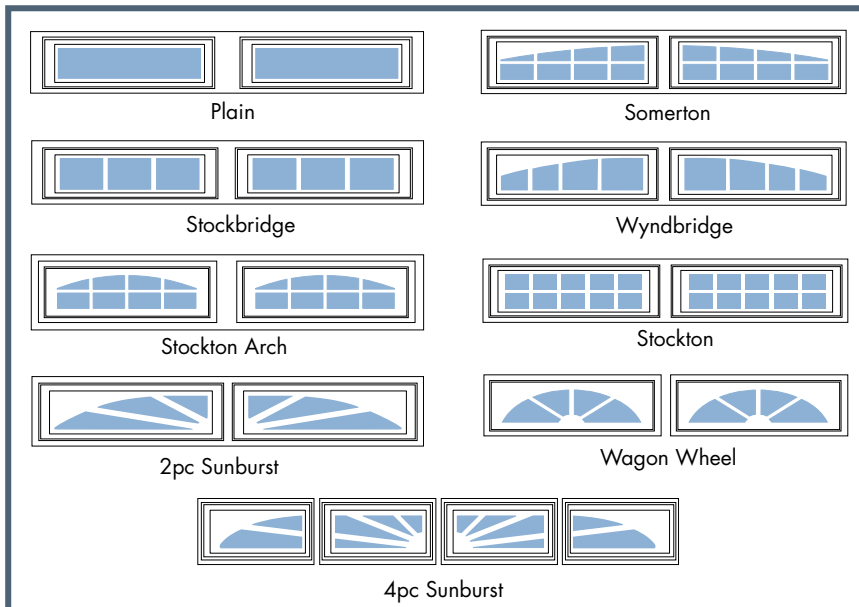

WINDOW DESIGN OPTIONS