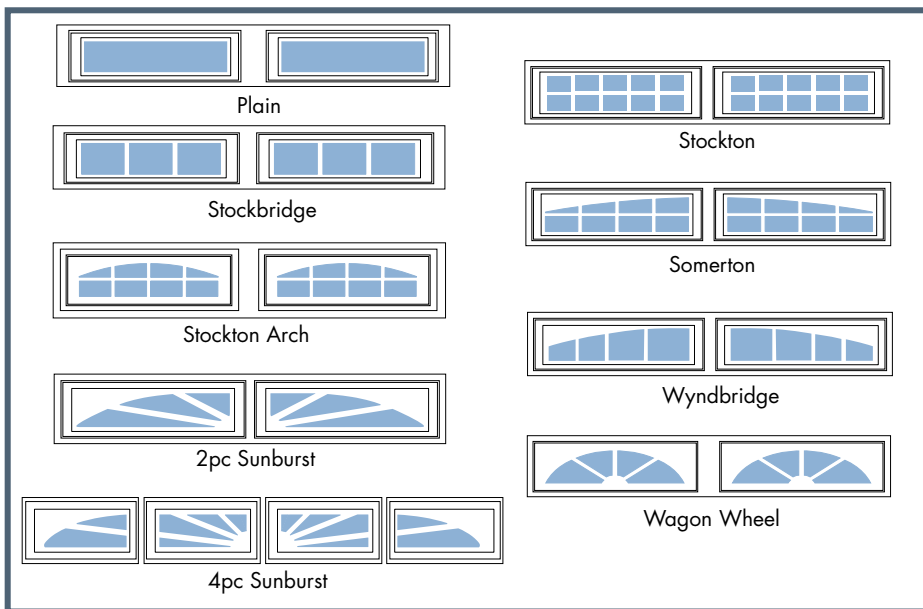

THE SECRET BEHIND GOOD LOOKS!

Next to your front entry door, your garage door creates the first impression of your home. All of our Midland garage doors are available in a wide range of color choices and window design options that coordinate well with all exterior finishes.

BE CONFIDENT. YOU'VE CHOSEN THE BEST!

Please visit your Midland Garage Door authorized dealer for details.

WINDOW DESIGN OPTIONS