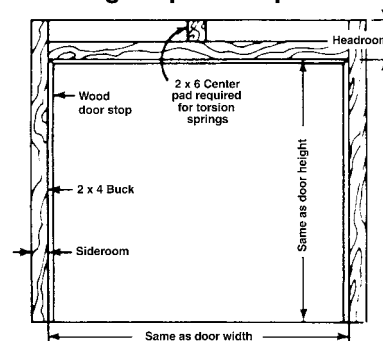

Framing & Space Requirements

TYPE OF TRACK	*HEADROOM	SIDEROOM	CENTER POST
15" radius	16"	3 1/2"	7"
12" Radius	13"	3 1/2"	7"
Low Headroom Double Track	8"	4 1/2"	9"

Backroom required = Door height plus 20"
*Add 3" Headroom Required for Electric Operator

- Embossed pebble-grained texture
- Available as an insulated or non-insulated garage door
- Rosewood color only available in the 2" Thermo-Steel design
- Available in our 2" Thermo-Steel (TS) or our Series 24 (24 ga.) design options

- Vintage Carriage House style and charm
- Available with many window design options
- Available decorative hardware (see your Midland dealer)