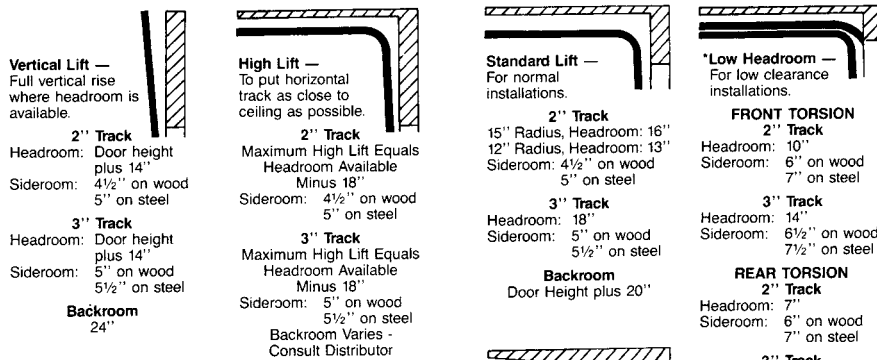

THE SECRET BEHIND GOOD LOOKS!

BE CONFIDENT.
YOU'VE CHOSEN THE BEST!

Please visit your Midland Garage Door authorized dealer for details.

COMMERCIAL TRACK CONFIGURATIONS AND SPACE REQUIREMENTS

- 26 ga. rugged exterior and interior steel
- Heavy duty galvanized steel track and hardware
- Stucco Embossed finish with light groove detail
- Available with many optional track configurations
- Available in Imperial White color only
- Efficient polyurethane core resulting in an exceptional R-Value of 16.3

TRACK MOUNTING DETAILS

Midland Garage Door offers a variety of window design options for your new door. These windows are sure to fit any design preference. Our window design options are designed with the same attention to detail we put into all of our products. Window sizes: 24 x 5 and 24 x 12

Midland's CU-175 overhead door is available in Imperial White color only. Great looks and great quality, now that's real value! Enhance the look of your building with a Midland overhead door.

Midland Garage Doors are **SOLD** by:

Midland Garage Door Mfg. Co. offers a variety of residential and commercial electric door operators. Please visit your Midland Garage Door authorized dealer for details.

NORTH DAKOTA

675 12th Avenue Northeast
West Fargo, ND 58078
(701) 282-8136

NEBRASKA

13661 Giles Road
Omaha, NE 68138
(402) 895-6575

MINNESOTA

4055 Norex Drive
Chaska, MN 55318
(952) 368-3122

VISIT OUR WEBSITE AT:

www.midlandgaragedoor.com