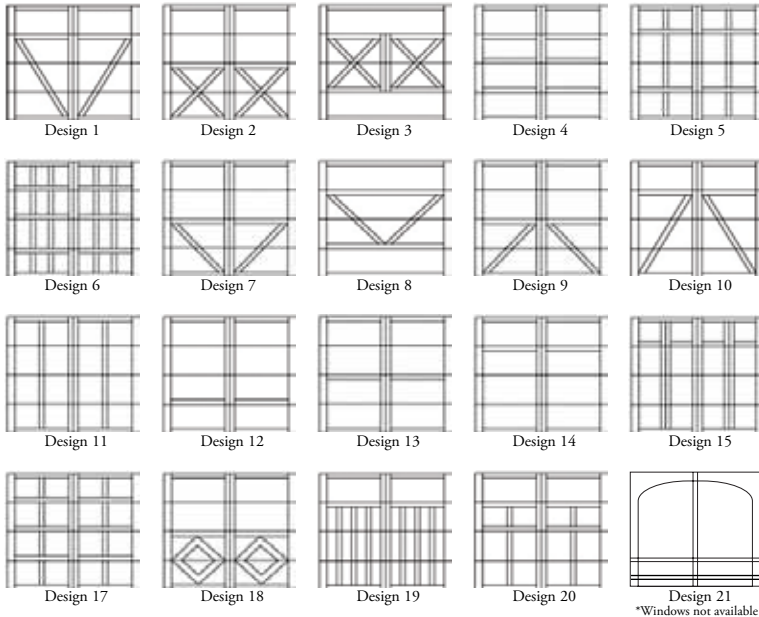

2" OVERLAY THERMO-STEEL DESIGN OPTIONS