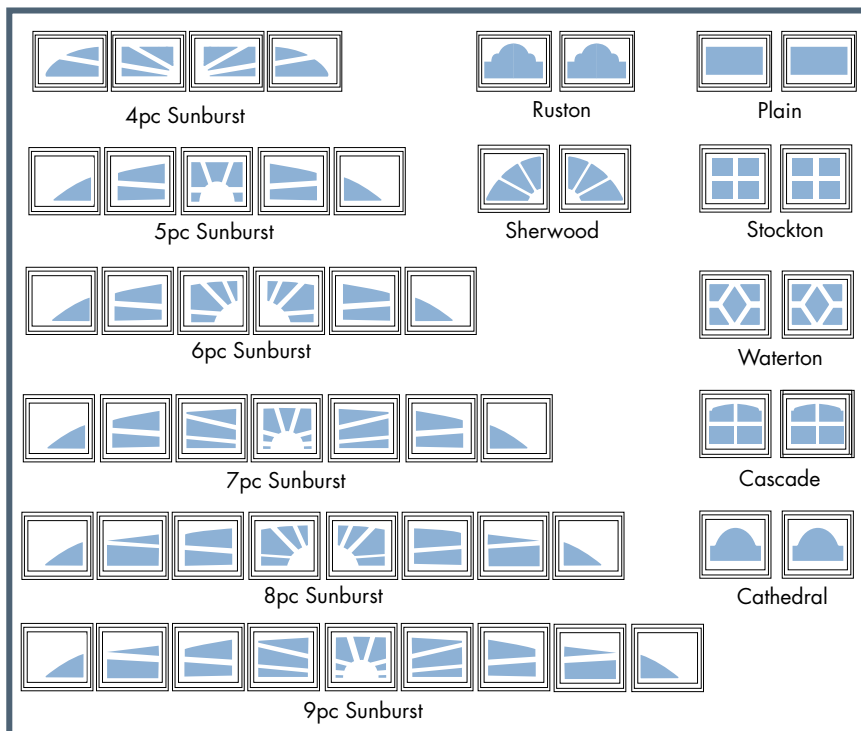

THE SECRET BEHIND GOOD LOOKS!

Next to your front entry door, your garage door creates the first impression of your home. All of our Midland garage doors are available in a wide range of color choices and window design options that coordinate well with all exterior finishes.

BE CONFIDENT. YOU'VE CHOSEN THE BEST!

Please visit your Midland Garage Door authorized dealer for details.

WINDOW DESIGN OPTIONS