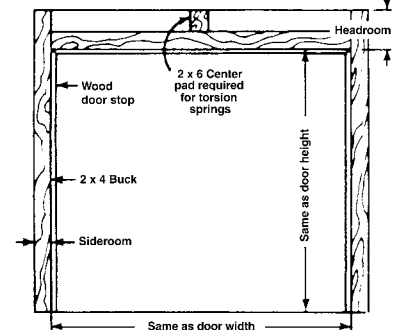

Framing & Space Requirements

TYPE OF TRACK	*HEADROOM	SIDEROOM	CENTER POST
15" radius	16"	3 1/2"	7"
12" Radius	13"	3 1/2"	7"
Low Headroom Double Track	8"	4 1/2"	9"

Backroom required = Door height plus 20"
*Add 3" Headroom Required for Electric Operator

- Available in our Raised Steel Panel or our Flush design options
- Efficient polystyrene core resulting in an exceptional R-Value
- Embossed pebble-grained texture
- Commercial grade bottom weather seal (astragal) with an aluminum retainer
- Our 2" Thermo-Steel is our top-of-the-line quality constructed insulated Raised Steel Panel garage door.
- 25 ga. rugged exterior and interior steel
- Heavy duty galvanized hardware and track
- Available with many window design options
- Available in all seven colors